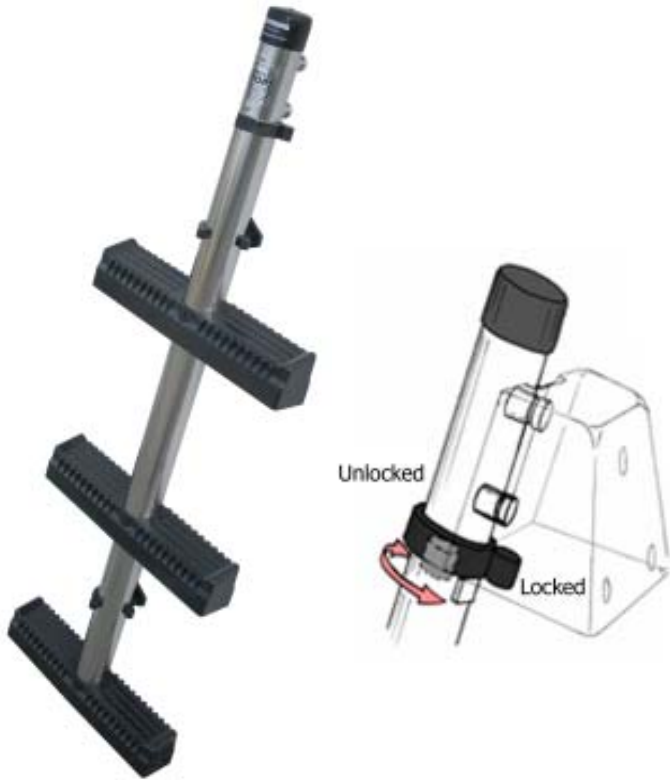

ARMSTRONG

Get on Board with
... *The Ladder that Works!*

- *It Floats*
- *Rated to 400 lbs.*
- *Stainless Steel Construction*
- *In or out of the water use*
- *Flat steps with molded tread*
- *Comfort angled like a step ladder*
- *Rigid center pole construction*
- *Diver "Fin Friendly" design*

Original Center Pole Marine Ladder

2,3,4-Step Models

Easy access both in and out of the water

Every ladder comes with storage clips for easy stowage

Wide variety of ladder mounts to fit your needs

TLM-SXL & TLM-S Standard Mount

TLM-U Adapts to Specific Transom Angles

RM-NS Retro-fit Mount Non-Slotted

RM-S Retro-fit Mount Slotted

PLM Platform Ladder Mount

3140 S.E. Dominica Terrace
Stuart, Florida 34997

ANP 1006

Made in the USA

ARMSTRONG NAUTICAL PRODUCTS
A Division of Vallery Industries, Inc.