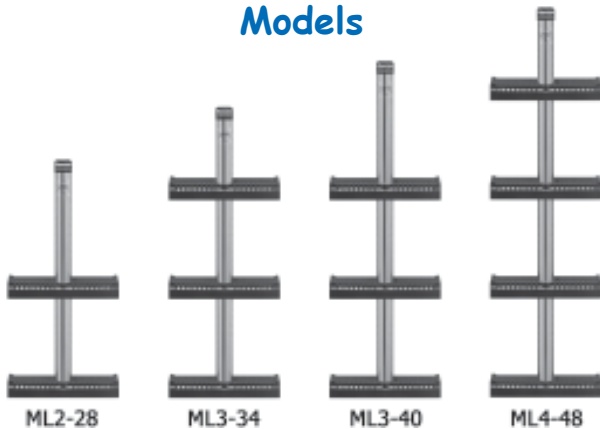

ARMSTRONG

Get on Board with
... *The Ladder that Works!*

- *It Floats*
- *Rated to 400 lbs.*
- *Stainless Steel Construction*
- *In or out of the water use*
- *Flat steps with molded tread*
- *Comfort angled like a step ladder*
- *Rigid center pole construction*
- *Diver "Fin Friendly" design*

Original Center Pole Marine Ladder

2,3,4-Step Models

Easy access both in and out of the water

Every ladder comes with storage clips for easy stowage

Wide variety of ladder mounts to fit your needs

TLM-SXL & TLM-S Standard Mount

TLM-U Adapts to Specific Transom Angles

RM-NS Retro-fit Mount Non-Slotted

RM-S Retro-fit Mount Slotted

PLM Platform Ladder Mount

3140 S.E. Dominica Terrace
Stuart, Florida 34997

ANP 1006

Made in the USA

ARMSTRONG NAUTICAL PRODUCTS
A Division of Vallery Industries, Inc.