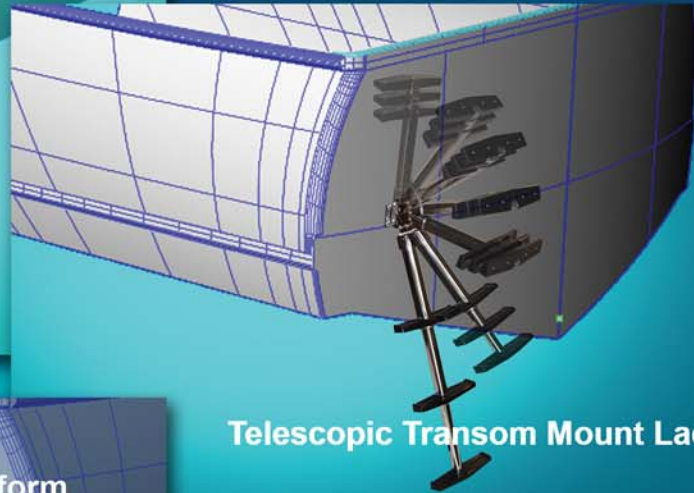

## now Telescopes!

Built-in Telescopic Slide-out Ladder

Telescopic Transom Mount Ladder

Telescopic Slide-out Ladder under Platform

- Deployable from the Water
- Meets ABYC H-41 Standards
- Telescopic Center Pole
  - 316 Stainless Steel Construction
  - Flat Steps with Molded Tread
  - Comfort Angled like a Step Ladder
  - "Fin Friendly" Design
  - In or Out of the Water Use
  - 3 and 4-Step Versions
  - Rated to 400 lbs.
- Compact
- Patent Pending