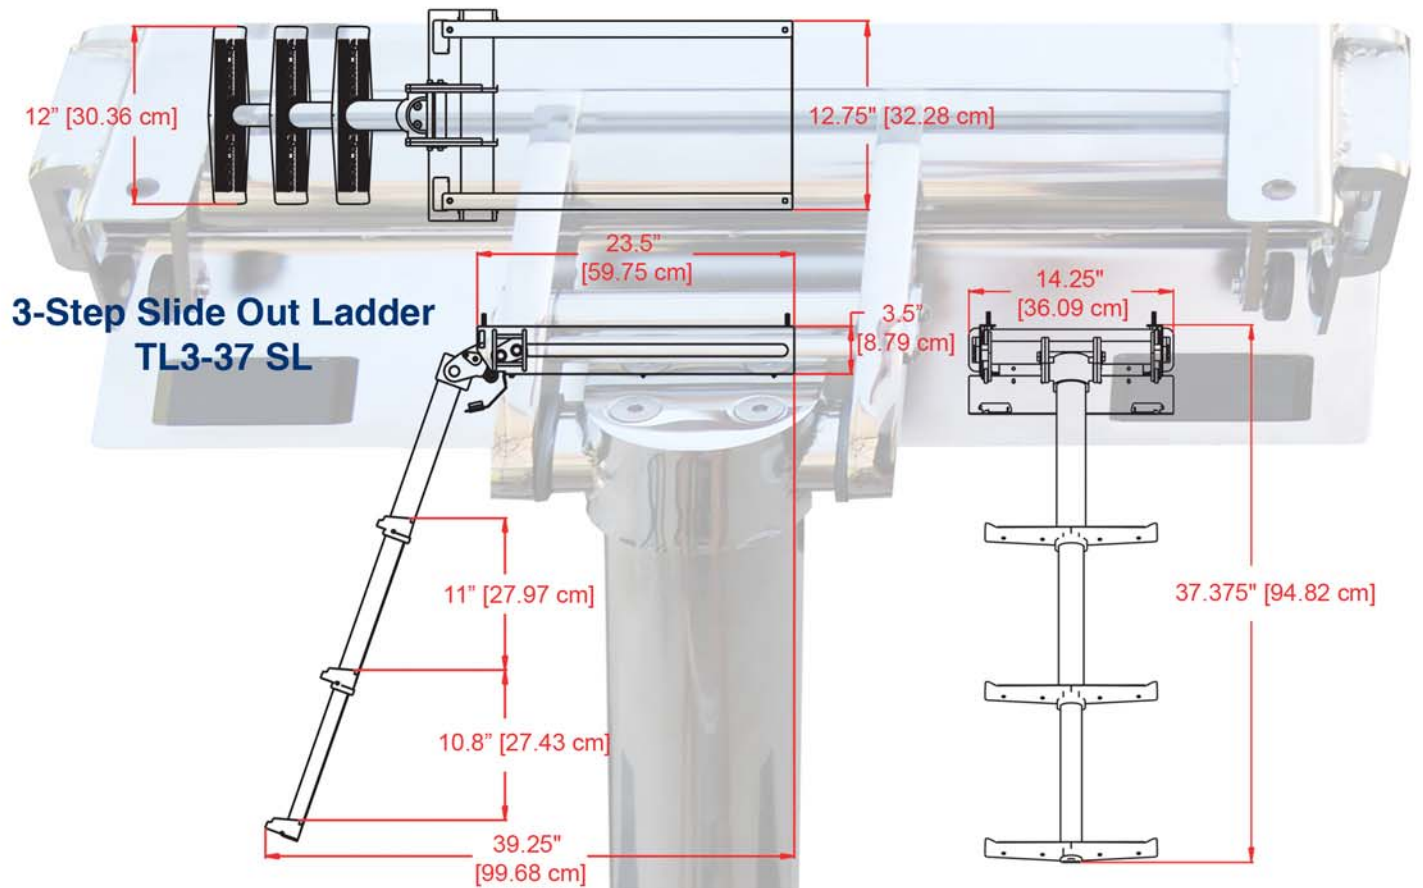

**Jewel Like Finish,
Smooth Precision Action,
The Only Ladder for your Yacht.**